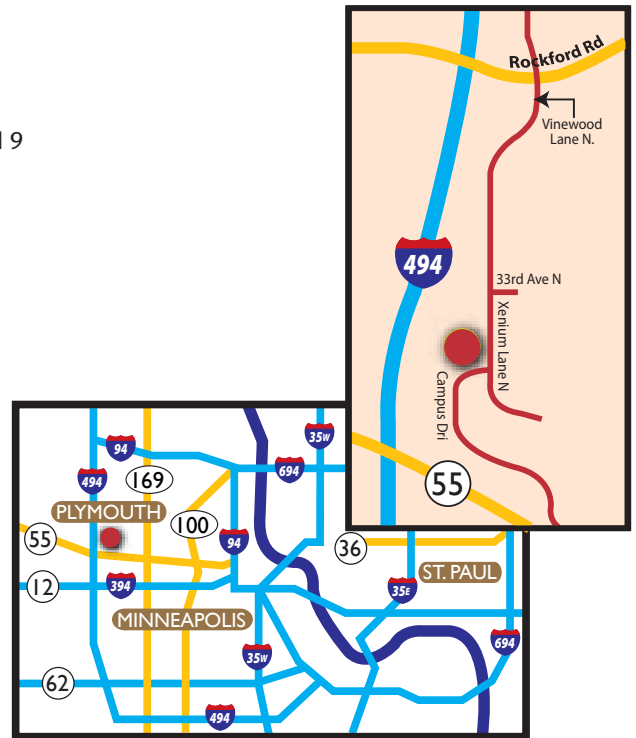

Directions

From the SOUTH:

- I-494 W to exit 23 for Rockford Rd/Cty Rd 9
- Turn right at Rockford Rd
- Turn right at Vinewood Lane N which will turn into Xenium Lane N
- The Crowne Plaza will be on your right just past a residential area

From the NORTH:

- Head south on I-94 E
- Slight right at I-494 S
- Take exit 23 for Rockford Rd/Cty Rd 9
- Turn left at Rockford Rd
- Turn right at Vinewood Lane N which will turn into Xenium Lane N
- The Crowne Plaza will be on your right just past a residential area

From the WEST:

- US-12 to exit 1A for I-494
- Keep left and merge onto I-494 N
- Take exit 23 for Rockford Rd/Cty Rd 9
- Turn right at Rockford Rd
- Turn right at Vinewood Lane N which will turn into Xenium Lane N
- The Crowne Plaza will be on your right just past a residential area

From the EAST:

- I-94W to exit 231A for I-394 W / US-12 W
- Take exit 1A for I-494
- Keep right at the fork, follow signs for I-494 and merge onto I-494 N
- Take exit 23 for Rockford Rd / Cty Rd 9
- Turn right on Rockford Rd
- Turn right at Vinewood Lane N which will turn into Xenium Lane N
- The Crowne Plaza will be on your right just past a residential area