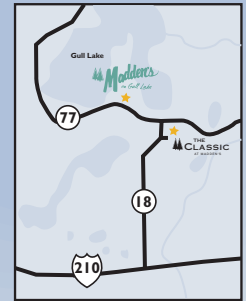

Madden's on Gull Lake

Steamboat Bay Gull Lake

Location Map

Ice machine

0 200 400
one inch = 200 feet